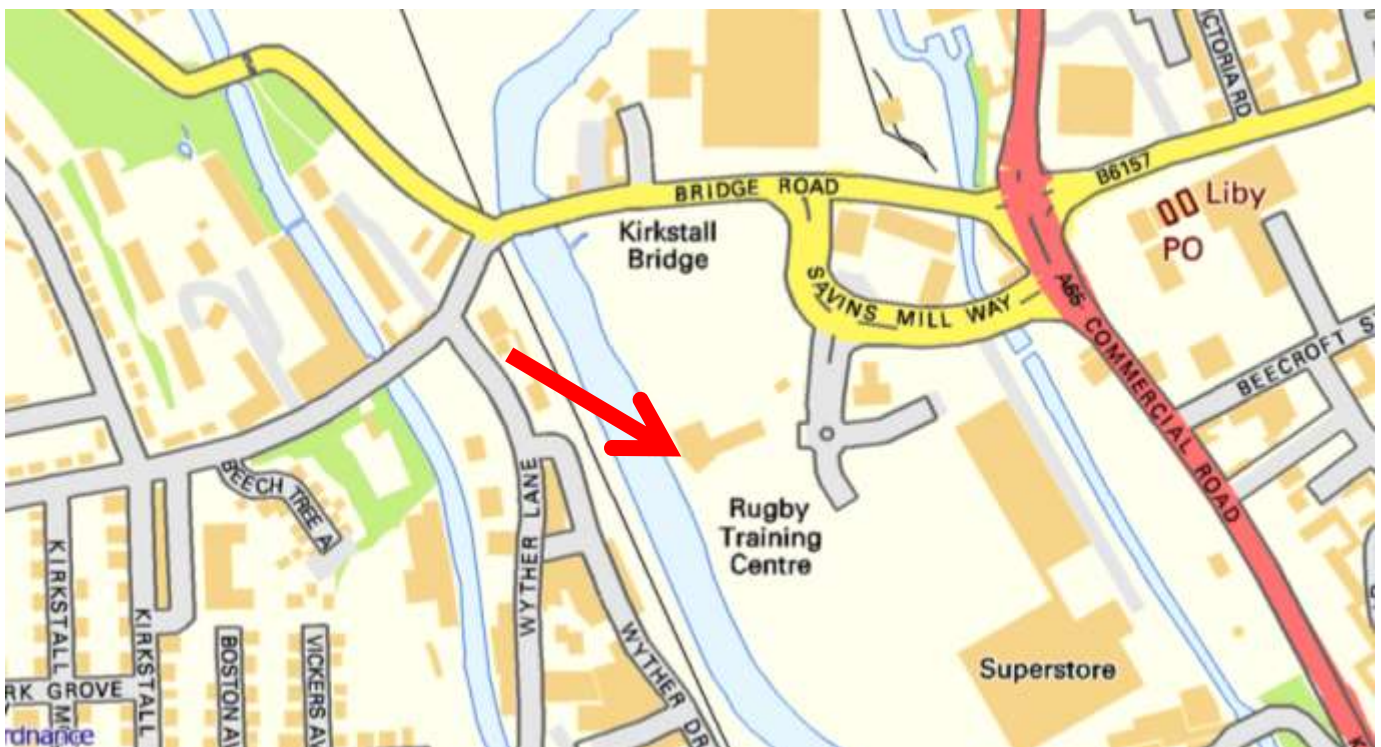

Clubhouse Location

Most of our club events start out by meeting at our clubhouse. Our clubhouse is located in the grounds of the Leeds Rugby Academy near the Morrisons supermarket in Kirkstall.

Turn off Savins Mill Way to head towards Morrisons. At the mini roundabout, turn right and drive through the large silver gates into the Rigby Academy. Park in the car park and walk towards the river where you will see our launching platform and boathouse.

For Sat-Navs, use the postcode LS5 3RP.

The gates to the Rugby Academy are often locked at 9pm by the security guards. The club chairman has a key to the gates so can unlock them if/when required. Please be aware of this if you need access to the clubhouse or the car park outside of club events.